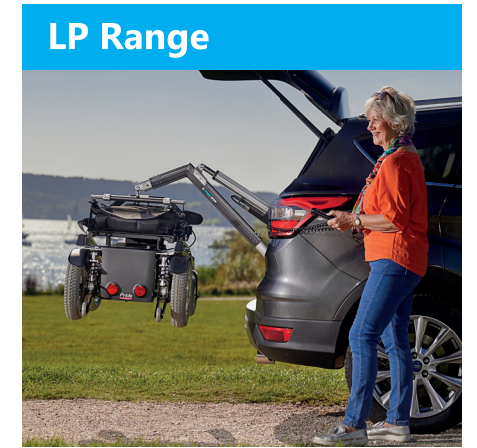

The Smart Lifter Range

Our powerful range of hoists lift all types of wheelchairs, powerchairs and scooters into the widest range of vehicles giving you more choice and freedom over what you choose to drive.

The Smart Lifter Range offers in-vehicle hoist solutions for lifting and loading your wheelchair, powerchair or scooter. No need to fuss with ramps or hitch-mounted platforms – and your device will stay safe and dry protected from the elements too! It's the ideal solution that saves you or your loved one struggling with lifting heavy parts and allows you to keep your independence when venturing out of the house.

Lift

Load

Stow

LM Range	Lifts	2 or 4 way?	Can be removed
	88 lbs	2 way	✓
	88 lbs	4 way	✓
	175 lbs	2 way	✓
	175 lbs	4 way	✓

LC Range	Lifts	2 or 4 way?	Can be removed
	175 lbs	4 way	✓
	220 lbs	4 way	✓

LP Range	Lifts	2 or 4 way?	Can be removed
	275 lbs	4 way	✓
	440 lbs	4 way	✓

LM Range	Best for	Suitable devices
88 lbs	Small Hatchbacks, Family Hatchbacks, SUVs, MPVs, 4x4s, Vans, Estates	Folding scooters, Manual wheelchairs
88 lbs	Small Hatchbacks, Family Hatchbacks, SUVs, MPVs, 4x4s, Vans, Estates	Folding scooters, Manual wheelchairs
175 lbs	Small Hatchbacks, Family Hatchbacks, SUVs, MPVs, 4x4s, Vans, Estates	Folding scooters, Manual wheelchairs, Small powerchairs
175 lbs	Small Hatchbacks, Family Hatchbacks, SUVs, MPVs, 4x4s, Vans, Estates	Folding scooters, Manual wheelchairs, Small powerchairs, Large powerchairs