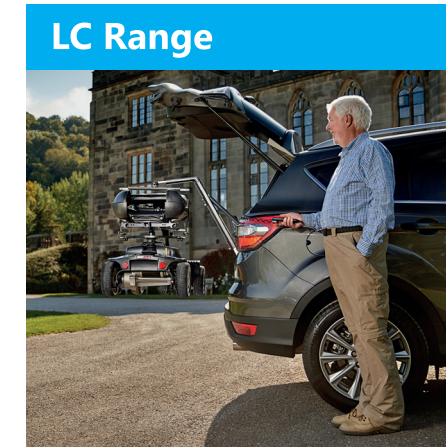

The Smart Lifter Range

Our powerful range of hoists lift all types of wheelchairs, powerchairs and scooters into the widest range of vehicles giving you more choice and freedom over what you choose to drive.

The Smart Lifter Range offers in-vehicle hoist solutions for lifting and loading your wheelchair, powerchair or scooter. No need to fuss with ramps or hitch-mounted platforms – and your device will stay safe and dry protected from the elements too! It's the ideal solution that saves you or your loved one struggling with lifting heavy parts and allows you to keep your independence when venturing out of the house.

Lift

Load

Stow

LM Range	Lifts	2 or 4 way?	Can be removed
	88 lbs	2 way	✓
	88 lbs	4 way	✓
	175 lbs	2 way	✓
	175 lbs	4 way	✓

LC Range	Lifts	2 or 4 way?	Can be removed
	175 lbs	4 way	✓
	220 lbs	4 way	✓

LP Range	Lifts	2 or 4 way?	Can be removed
	275 lbs	4 way	✓
	440 lbs	4 way	✓

LM Range	Best for	Suitable devices
88 lbs	Small Hatchbacks, Family Hatchbacks, SUVs, MPVs, 4x4s, Vans, Estates	Folding scooters, Manual wheelchairs
88 lbs	Small Hatchbacks, Family Hatchbacks, SUVs, MPVs, 4x4s, Vans, Estates	Folding scooters, Manual wheelchairs
175 lbs	Small Hatchbacks, Family Hatchbacks, SUVs, MPVs, 4x4s, Vans, Estates	Folding scooters, Manual wheelchairs, Small powerchairs
175 lbs	Small Hatchbacks, Family Hatchbacks, SUVs, MPVs, 4x4s, Vans, Estates	Folding scooters, Manual wheelchairs, Small powerchairs, Large powerchairs